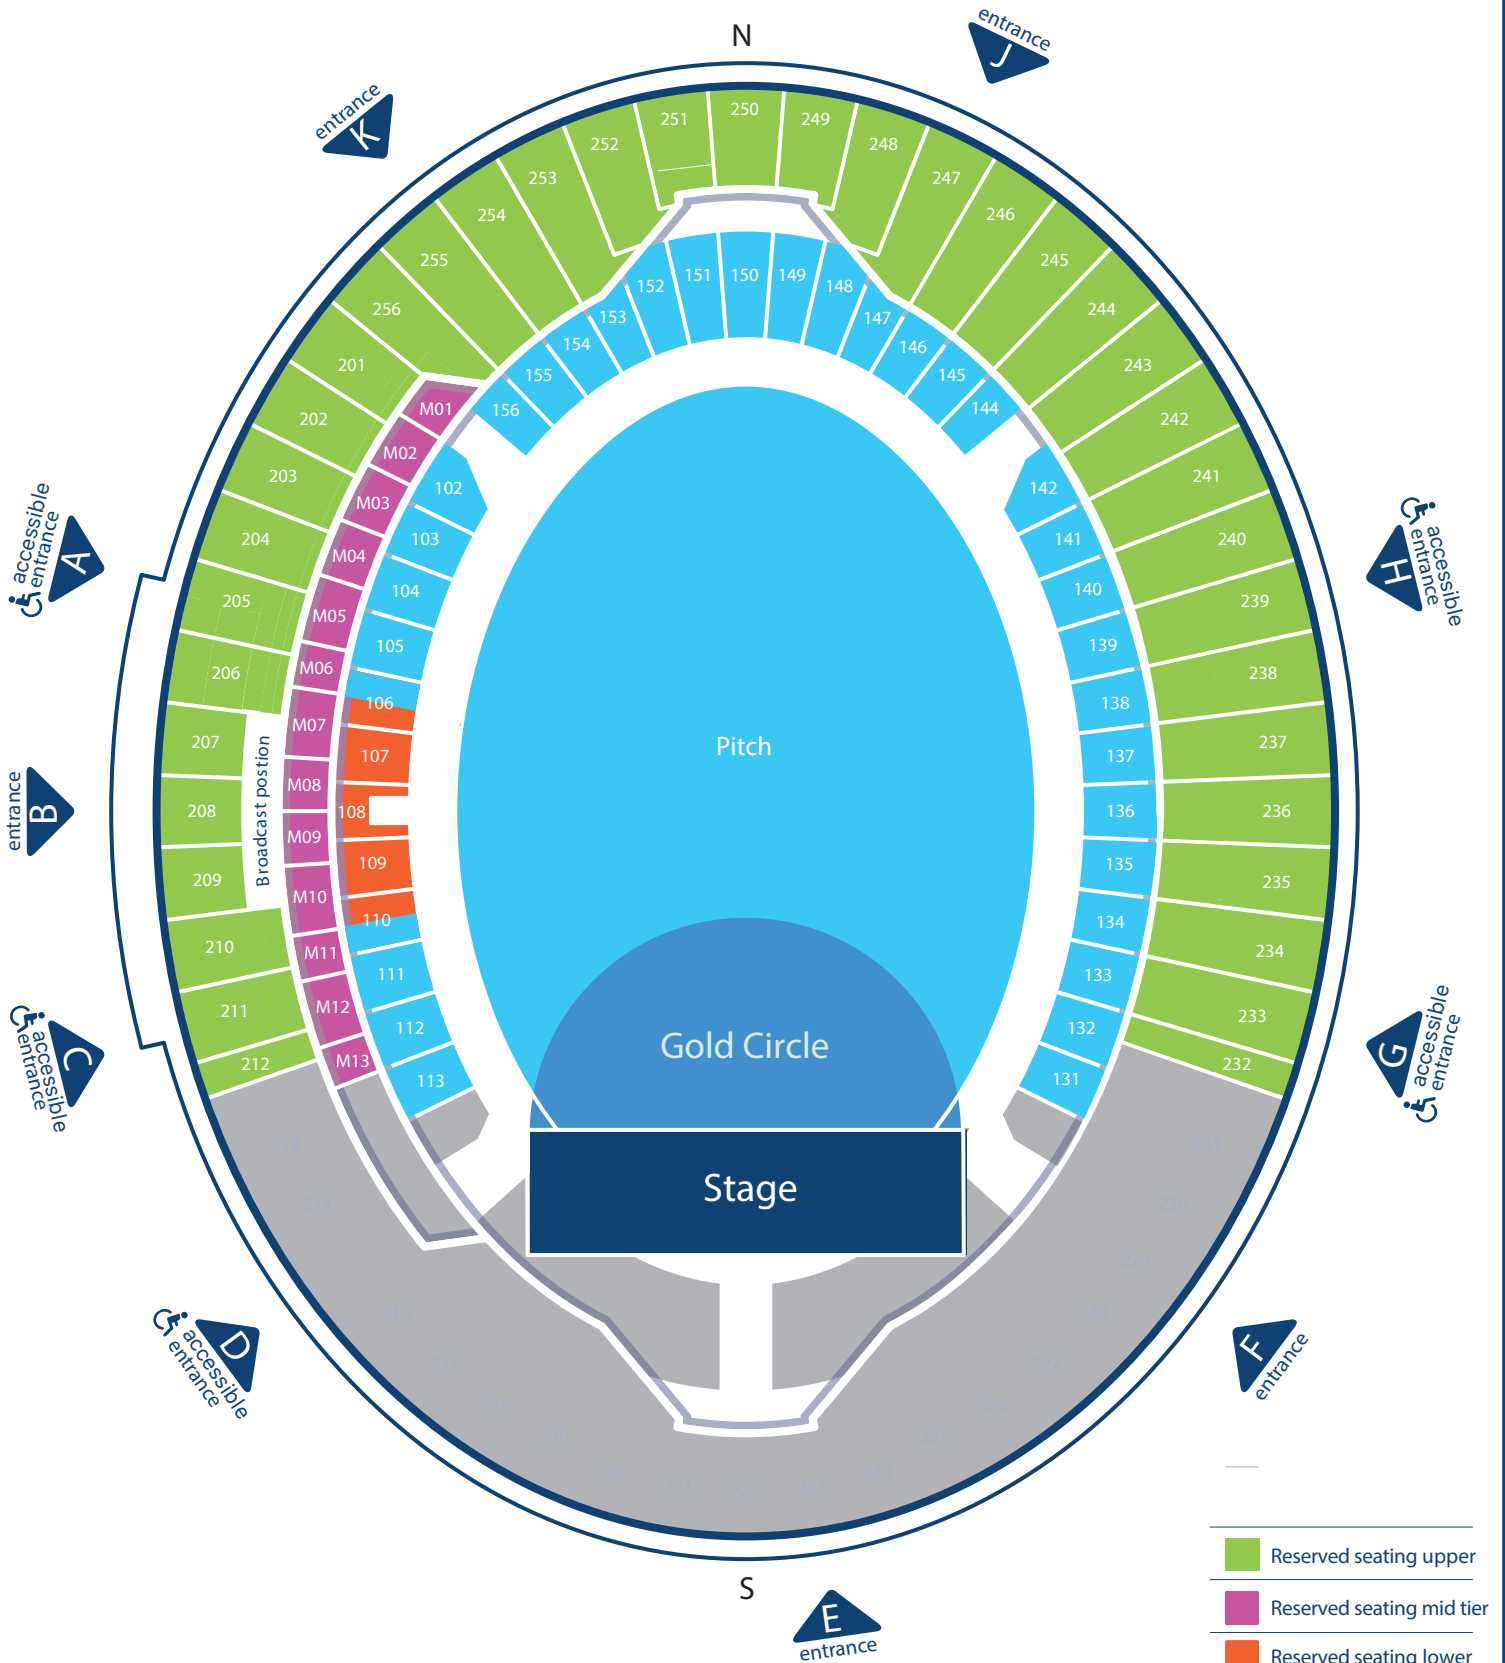

# LONDON STADIUM

GUNS N' ROSES

- Reserved seating upper
- Reserved seating mid tier
- Reserved seating lower
- GA Pitch & lower tier
- Gold Circle
- Behind stage kill
- Accessible entrance

Subject to final production and event confirmation